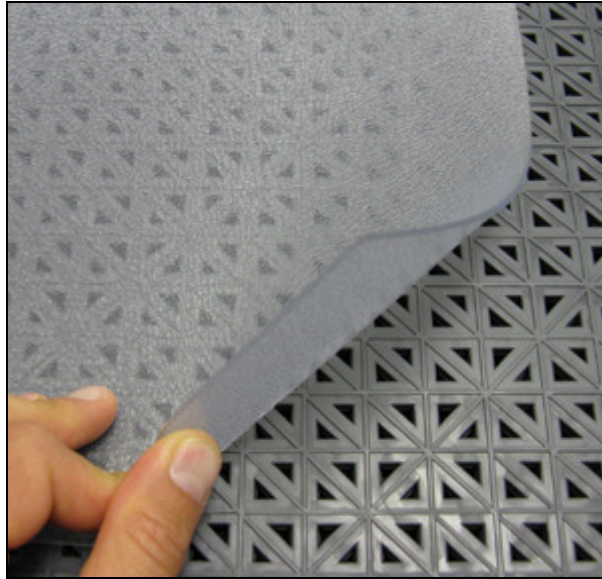

## Clear Vinyl Runner Mats for Hard Floor Surfaces

Clear Vinyl Runner Mats for Hard Floors help protect hard surfaces such as tile, marble, wood and concrete while providing increased traction and allowing the floor's design and colors to show through.

- The **Commercial-Grade** Floor Mat Runner is a softer vinyl best suited for moderate-heavy traffic areas which are routinely maintained and where no heavy objects are rolled across and there is smooth flooring underneath.
- The **Rigid-Grade** Floor Mat Runner is ideal for high-traffic locations with frequent passage of carts, dollies, wheelchairs or other items with rollers.
- 100% vinyl floor mats - 1/8" thick up to 50' long
- Clear runner mats are often used in entryways, interior corridors and frequently traveled pathways.

Item No: VCLVRHS

Size	Price per SF	Pattern
3' Wide Commercial-Grade	\$3.84	Diamond-Tread
4' Wide Commercial-Grade	\$3.84	Diamond-Tread
5' Wide Commercial-Grade	\$4.24	Levant / Coin / Diamond-Tread
10' Wide Commercial-Grade	\$5.32	Levant / Coin / Diamond-Tread
3' Wide Rigid-Grade	\$14.85	Levant
4' Wide Rigid-Grade	\$11.50	Levant
5' Wide Rigid-Grade	\$10.00	Levant

**Standard Colors**

Clear